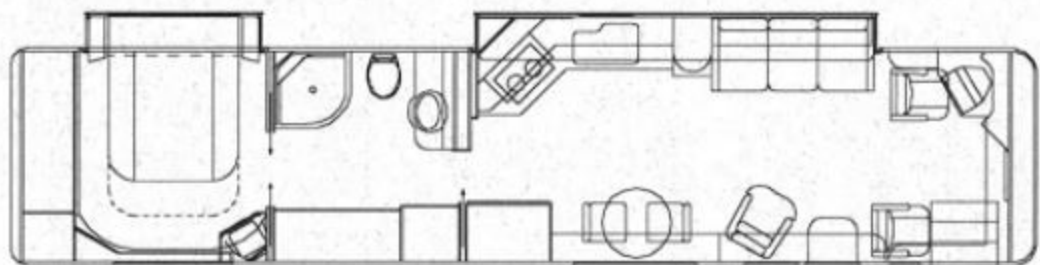

Upgrades and Options

100 lb. Freezer on Roll Out
 Garden Tub with Glass Enclosure
 Driver Side UltraLeather™ Sofa
 RV King Bed w/ Pillow Top Mattress
 Passenger Side UltraLeather™ L-Sofa
 Passenger Side UltraLeather™ Loveseat
 Bedroom Slide Out (Jasper & Tourmaline)
 European Chair and Ottoman
 Dishwasher Drawer
 Kenyon® Two Burner Recessed Electric
 Stovetop
 Global Positioning System

Marquis 2000 by Beaver Motor Coaches

Floor Plans

40' Garnet

40' Opal

40' Tourmaline with Full Slide Out

40' Jasper with Full Slide Out

**40' Tourmaline with Full Slide Out and
Optional Bedroom Slide Out**

**40' Jasper with Full Slide Out and
Optional Bedroom Slide Out**