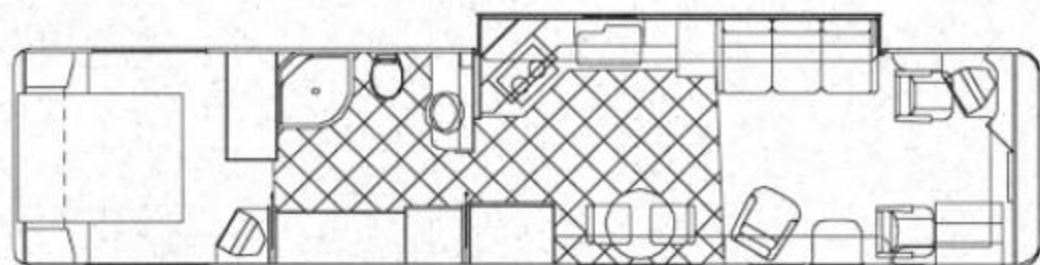

Upgrades and Options

100 lb. Freezer on Roll Out
 Garden Tub with Glass Enclosure
 Driver Side UltraLeather™ Sofa
 RV King Bed w/ Pillow Top Mattress
 Passenger Side UltraLeather™ L-Sofa
 Passenger Side UltraLeather™ Loveseat
 Bedroom Slide Out (Jasper & Tourmaline)
 European Chair and Ottoman
 Dishwasher Drawer
 Kenyon® Two Burner Recessed Electric
 Stovetop
 Global Positioning System

Marquis 2000 by Beaver Motor Coaches

Floor Plans

40' Garnet

40' Opal

40' Tourmaline with Full Slide Out

40' Jasper with Full Slide Out

**40' Tourmaline with Full Slide Out and
Optional Bedroom Slide Out**

**40' Jasper with Full Slide Out and
Optional Bedroom Slide Out**