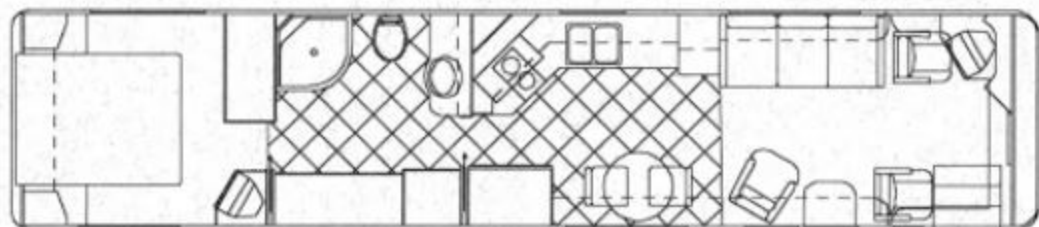

Marquis 2000 by Beaver Motor Coaches

Floor Plans

40' Garnet