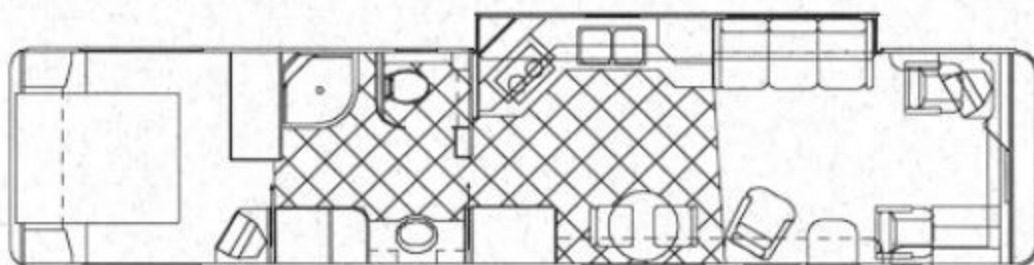

Upgrades and Options

100 lb. Freezer on Roll Out
 Garden Tub with Glass Enclosure
 Driver Side UltraLeather™ Sofa
 RV King Bed w/ Pillow Top Mattress
 Passenger Side UltraLeather™ L-Sofa
 Passenger Side UltraLeather™ Loveseat
 Bedroom Slide Out (Jasper & Tourmaline)
 European Chair and Ottoman
 Dishwasher Drawer
 Kenyon® Two Burner Recessed Electric
 Stovetop
 Global Positioning System

Marquis 2000 by Beaver Motor Coaches

Floor Plans

40' Garnet

40' Opal

40' Tourmaline with Full Slide Out

40' Jasper with Full Slide Out

**40' Tourmaline with Full Slide Out and
Optional Bedroom Slide Out**

**40' Jasper with Full Slide Out and
Optional Bedroom Slide Out**