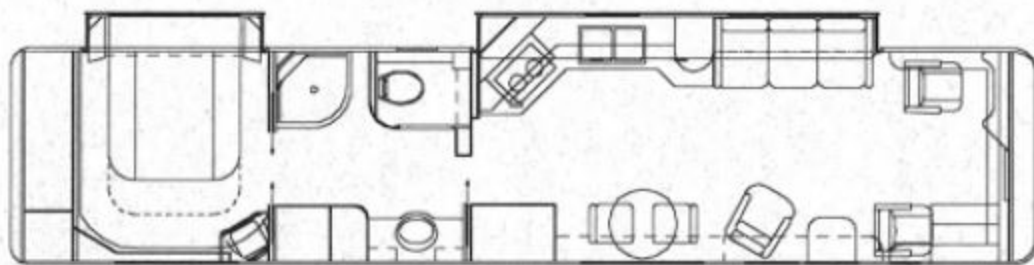

Upgrades and Options

100 lb. Freezer on Roll Out
 Garden Tub with Glass Enclosure
 Driver Side UltraLeather™ Sofa
 RV King Bed w/ Pillow Top Mattress
 Passenger Side UltraLeather™ L-Sofa
 Passenger Side UltraLeather™ Loveseat
 Bedroom Slide Out (Jasper & Tourmaline)
 European Chair and Ottoman
 Dishwasher Drawer
 Kenyon® Two Burner Recessed Electric
 Stovetop
 Global Positioning System

Marquis 2000 by Beaver Motor Coaches

Floor Plans

40' Garnet

40' Opal

40' Tourmaline with Full Slide Out

40' Jasper with Full Slide Out

**40' Tourmaline with Full Slide Out and
Optional Bedroom Slide Out**

**40' Jasper with Full Slide Out and
Optional Bedroom Slide Out**