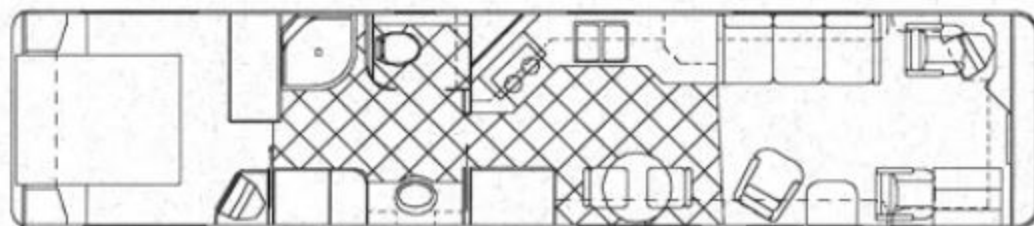

Upgrades and Options

100 lb. Freezer on Roll Out
 Garden Tub with Glass Enclosure
 Driver Side UltraLeather™ Sofa
 RV King Bed w/ Pillow Top Mattress
 Passenger Side UltraLeather™ L-Sofa
 Passenger Side UltraLeather™ Loveseat
 Bedroom Slide Out (Jasper & Tourmaline)
 European Chair and Ottoman
 Dishwasher Drawer
 Kenyon® Two Burner Recessed Electric
 Stovetop
 Global Positioning System

Marquis 2000 by Beaver Motor Coaches

Floor Plans

40' Garnet

40' Opal

40' Tourmaline with Full Slide Out

40' Jasper with Full Slide Out

**40' Tourmaline with Full Slide Out and
Optional Bedroom Slide Out**

**40' Jasper with Full Slide Out and
Optional Bedroom Slide Out**