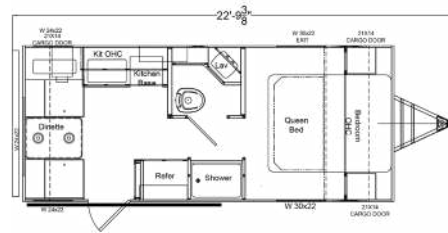

* Sink Covers

* Enlarged Cargo Doors

* Slam Latch on Cargo Doors

* Magnetic Latch Catches
on Cargo Doors

* A-Frame Side Mount for Spare Tire
(511, 135 and 135FD only)

* 78" Sidewall Height on all
models except 511

Enclosed Underbelly (Dbl Axle Only)

Hide-A-Bed Sleeper Sofa
(where available)

Retro 511

Retro 135

Retro 135FD

Retro 165

Retro 171RD

Retro 179