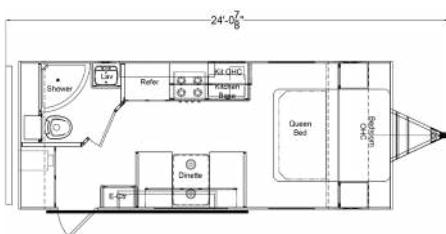

* Sink Covers

* Enlarged Cargo Doors

* Slam Latch on Cargo Doors

* Magnetic Latch Catches
on Cargo Doors

* A-Frame Side Mount for Spare Tire
(511, 135 and 135FD only)

* 78" Sidewall Height on all
models except 511

Retro 185RK

Retro 190BH

Retro 210

Retro 211

Retro 240BH

Retro 245RB

Retro 290BH

RIVERSIDE RV