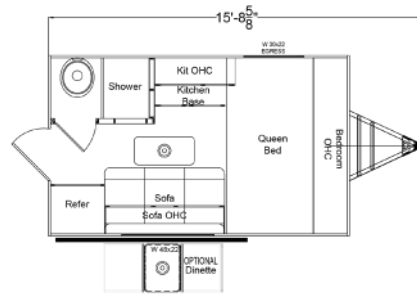

Retro 511

Retro 135

Retro 135FD

Retro 165

Retro 171RD

Retro 179

Retro 185RK

Retro 190BH

Retro 210

Retro 211

Retro 240BH

Retro 245RB

Retro 290BH

RIVERSIDE RV

goriversiderv.com
(260) 499-4578