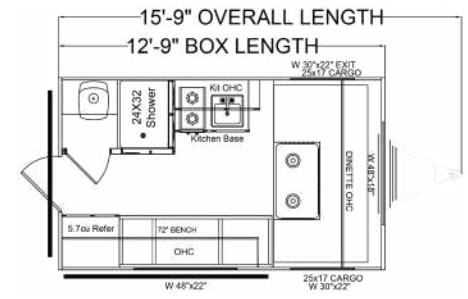

* Sink Covers

* Enlarged Cargo Doors

* Slam Latch on Cargo Doors

* Magnetic Latch Catches
on Cargo Doors

* A-Frame Side Mount for Spare Tire
(511, 135 and 135FD only)

* 78" Sidewall Height on all
models except 511

Enclosed Underbelly (Dbl Axle Only)

Hide-A-Bed Sleeper Sofa
(where available)

Retro 511

Retro 135

Retro 135FD

Retro 165

Retro 171RD

Retro 179