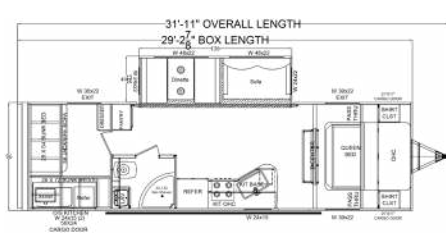

* Sink Covers

* Enlarged Cargo Doors

* Slam Latch on Cargo Doors

* Magnetic Latch Catches
on Cargo Doors

* A-Frame Side Mount for Spare Tire
(511, 135 and 135FD only)

* 78" Sidewall Height on all
models except 511

Retro 185RK

Retro 190BH

Retro 210

Retro 211

Retro 240BH

Retro 245RB

Retro 290BH

RIVERSIDE RV