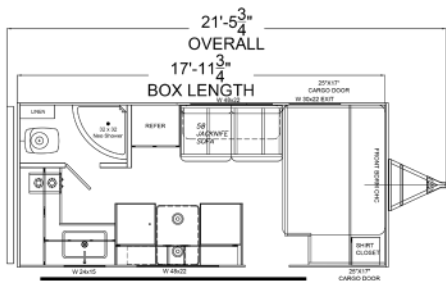

Retro 185RK