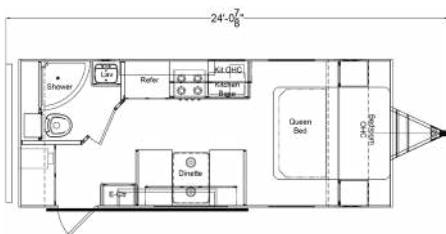

* Sink Covers

* Enlarged Cargo Doors

* Slam Latch on Cargo Doors

* Magnetic Latch Catches
on Cargo Doors

* A-Frame Side Mount for Spare Tire
(511, 135 and 135FD only)

* 78" Sidewall Height on all
models except 511

Retro 185RK

Retro 190BH

Retro 210

Retro 211

Retro 240BH

Retro 245RB

Retro 290BH

RIVERSIDE RV