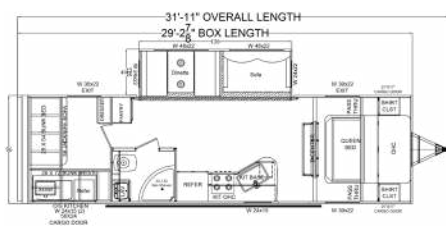

* Sink Covers

* Enlarged Cargo Doors

* Slam Latch on Cargo Doors

* Magnetic Latch Catches
on Cargo Doors

* A-Frame Side Mount for Spare Tire
(511, 135 and 135FD only)

* 78" Sidewall Height on all
models except 511

Retro 185RK

Retro 190BH

Retro 210

Retro 211

Retro 240BH

Retro 245RB

Retro 290BH

RIVERSIDE RV