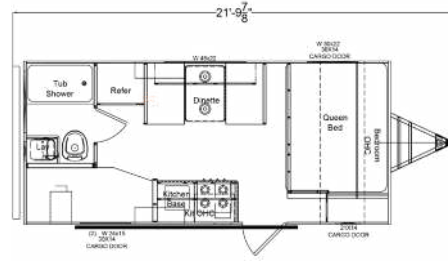

Retro 190BH