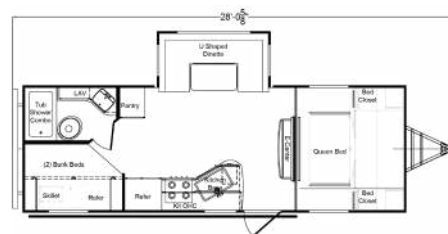

* Sink Covers

* Enlarged Cargo Doors

* Slam Latch on Cargo Doors

* Magnetic Latch Catches
on Cargo Doors

* A-Frame Side Mount for Spare Tire
(511, 135 and 135FD only)

* 78" Sidewall Height on all
models except 511

Retro 185RK

Retro 190BH

Retro 210

Retro 211

Retro 240BH

Retro 245RB

Retro 290BH

RIVERSIDE RV