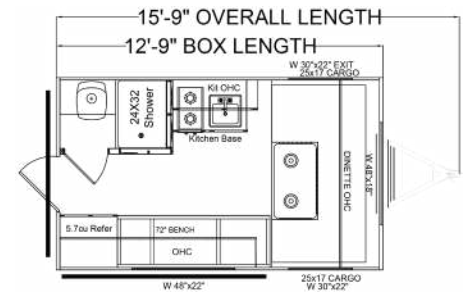

* Sink Covers

* Enlarged Cargo Doors

* Slam Latch on Cargo Doors

* Magnetic Latch Catches
on Cargo Doors

* A-Frame Side Mount for Spare Tire
(511, 135 and 135FD only)

* 78" Sidewall Height on all
models except 511

Enclosed Underbelly (Dbl Axle Only)

Hide-A-Bed Sleeper Sofa
(where available)

Retro 511

Retro 135

Retro 135FD

Retro 165

Retro 171RD

Retro 179